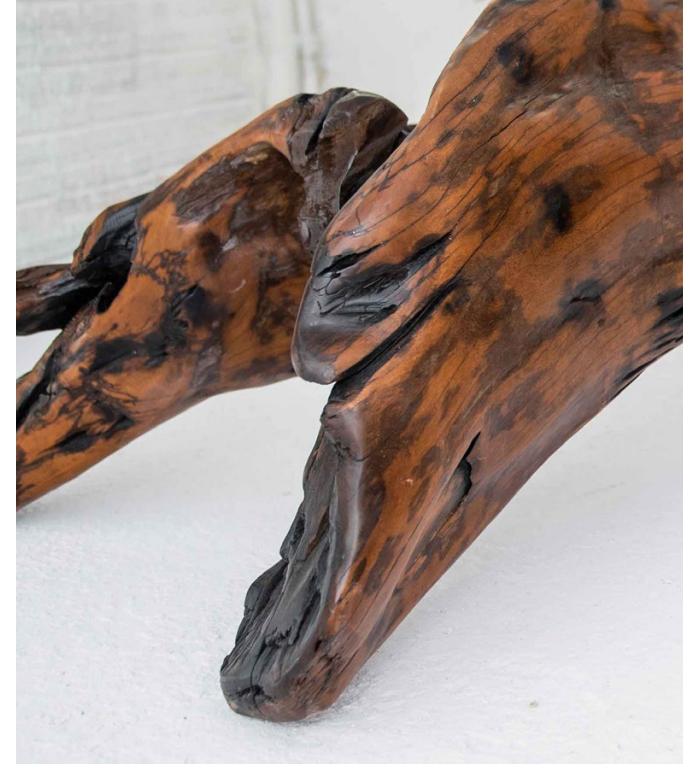

Region found: South of Brazil

Raw material: Root of Tarumã wood

Size: Length: 2,12m - Width: 1,00m - h: 0,83m

Weight: 106,7 Kg

Year of cutting: 1980

For cozy and social ambience

| 1,00m

— 2,12m

h 0,83m