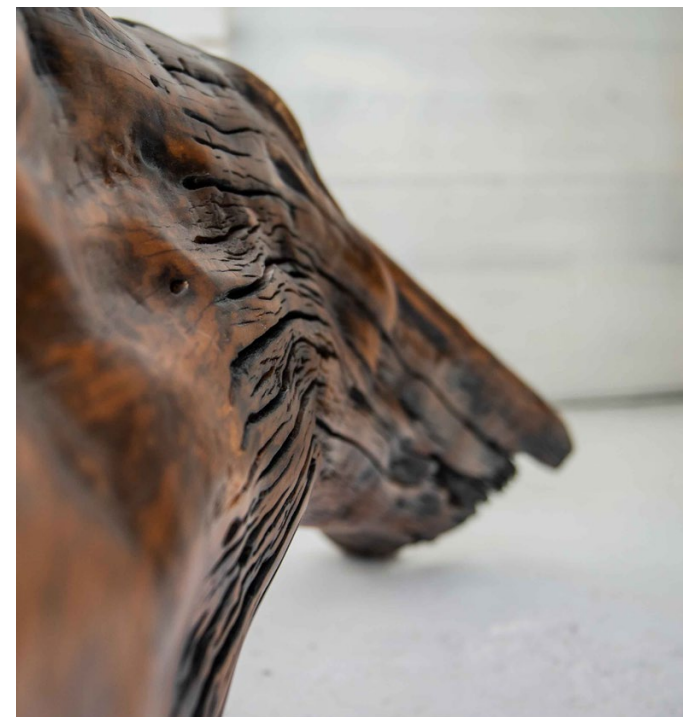

Region found: South of Brazil

Raw material: Root of Tarumã wood

Size: Length: 2,12m - Width: 1,00m - h: 0,83m

Weight: 106,7 Kg

Year of cutting: 1980

For cozy and social ambience

| 1,00m

— 2,12m

h 0,83m